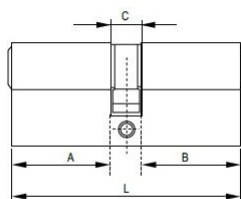

PRODUCT SHEET

Description:

Profile Cylinder, Nickel Pl, 70mm (25+10+35mm) FAB Key Way, W/3 SISO Metal Keys, W/Screw

Item number:

14.60.118-0

Units	Box	Carton	HS Code	Barcode
Pcs.	10	100	8301600090	 5704866051309